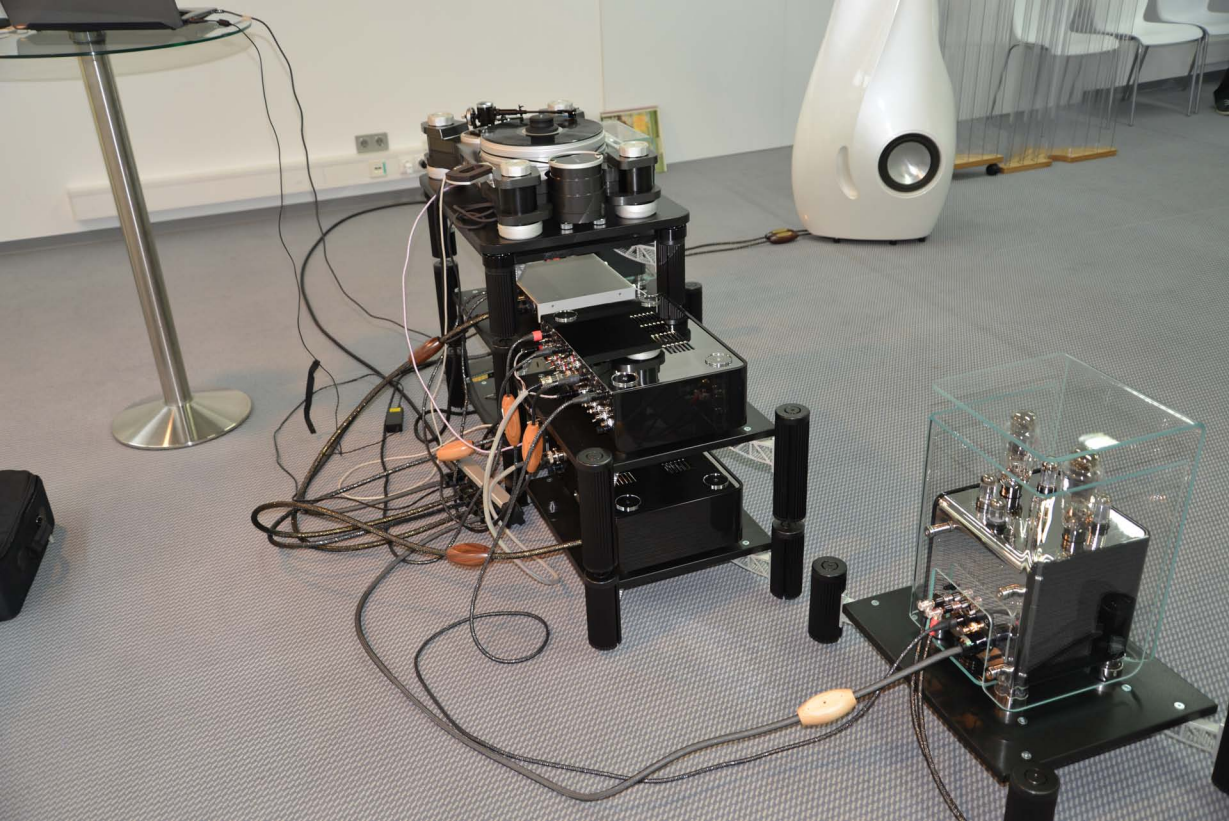

VIVID audio

TechDAS

ENGSTROM ENGSTROM

JORMA DESIGN

WALL TO WALL
AUDIO SYSTEMS

SOLID TUBE

PLEASE VISIT US IN HALL
M14-N11

Engström Engström

LAB TECH

Engström Engström

LAB TECH

2
2

sub

Mr. Powers Two

33.3 RPM
100

SOLID TECH

SOLID TECH

SOLID TECH

SOLID TECH

vivid audio

TechDAS
ENGSTROM ENGSTROM

JORMA DESIGN

ALSO SEE