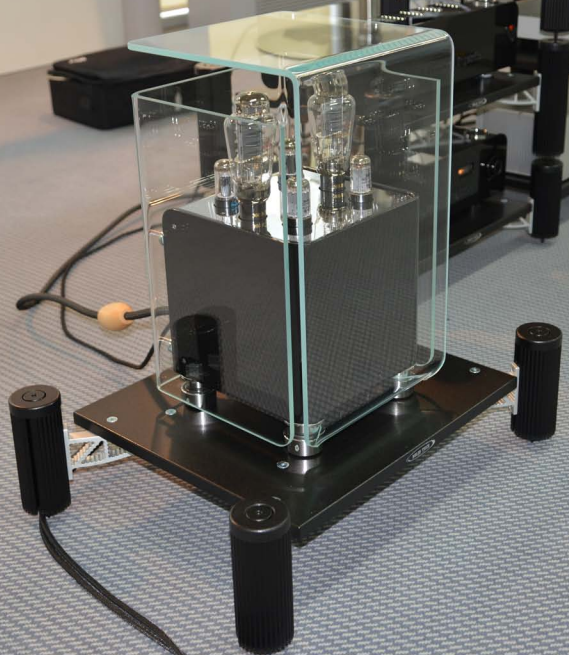

VIVID audio

TechDAS

ENGSTROM ENGSTROM

JORMA DESIGN

WALL TO WALL
AUDIO SYSTEMS

SOLID TUBE

PLEASE VISIT US IN HALL
M14-N11

Engström Engström

LAB TECH

Engström Engström

LAB TECH

2
2

sub

Mr. Powers Two

33.3 RPM
100

SOLID TECH