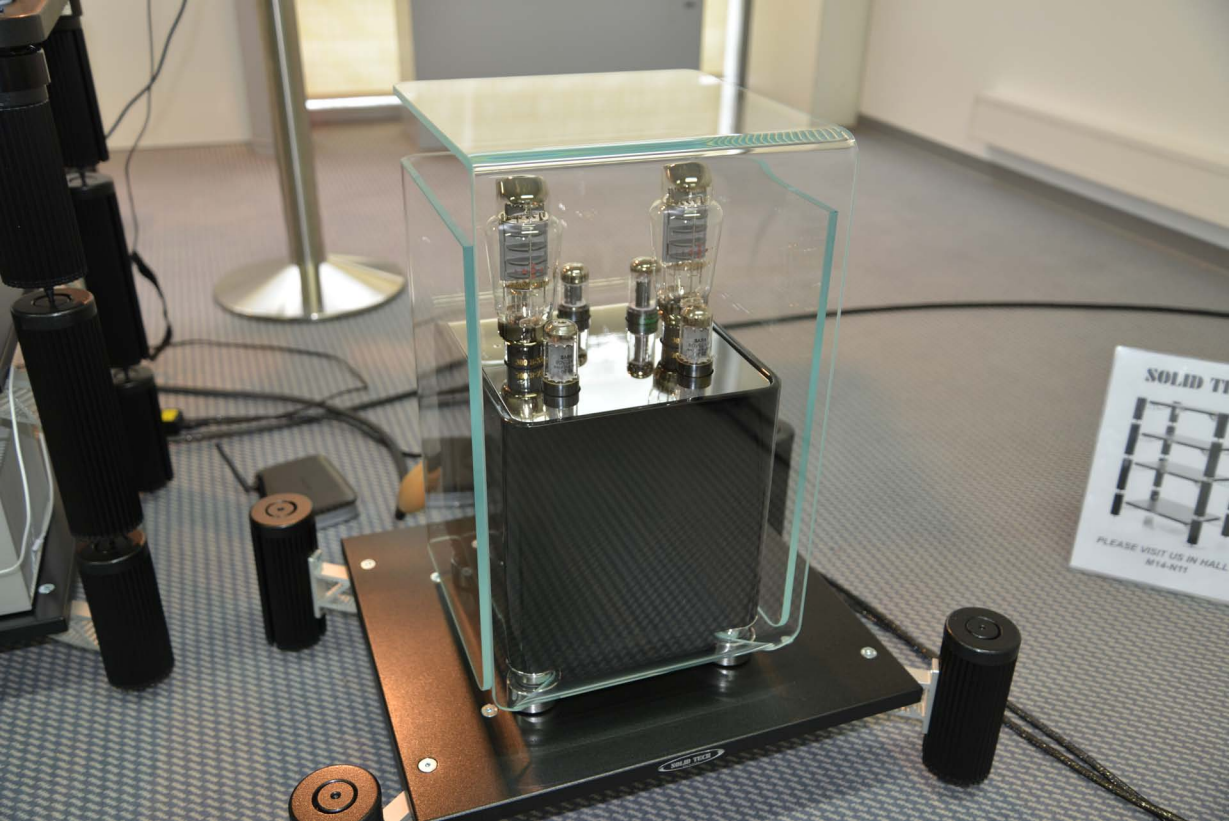

VIVID audio

TechDAS

ENGSTROM ENGSTROM

JORMA DESIGN

WALL TO WALL
AUDIO SYSTEMS

SOLID TUBE

PLEASE VISIT US IN HALL
M14-N11

Engström Engström

LAB TECH

Engström Engström

LAB TECH

2
2

sub

Mr. Powers Two

33.3 RPM
100

SOLID TECH